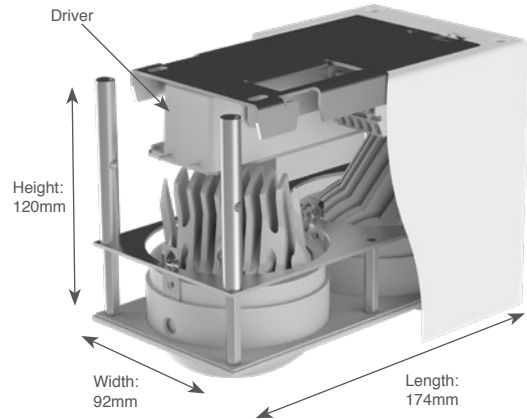

Titan Box Double Cone

Technical Datasheet

DOXIS
LIGHTING FACTORY

General	
Type	Surface Mounted
Material	Aluminium
Lamp Type	(2x) COB LED
Adjustable	Yes (40°/359°)
Dimmable	Yes
Cooling	Passive
Energy Class	A++
Weight	2150g
Photobiol. Safety	RG1
Class	class I

IP20 **960°C** **LED**

Features:

High efficiency LED Downlight, equipped with 2 Bridgelux COB LEDs.
Aluminium die-casted, compact design.
High quality components.
Various colors available.

Specifications