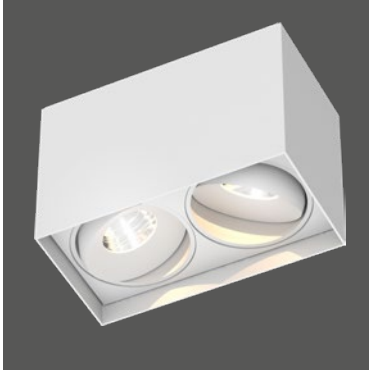

Titan Box Double Cone

Technical Datasheet

DOXIS
LIGHTING FACTORY

General	
Type	Surface Mounted
Material	Aluminium
Lamp Type	(2x) COB LED
Adjustable	Yes (40°/359°)
Dimmable	Yes
Cooling	Passive
Energy Class	A++
Weight	2150g
Photobiol. Safety	RG1
Class	class I

IP20 **960°C** **LED**

Features:

High efficiency LED Downlight, equipped with 2 Bridgelux COB LEDs.
Aluminium die-casted, compact design.
High quality components.
Various colors available.

Specifications

Available colors - 0000.00.000.000.XX
Other RAL colors on request

Titan with "Cone" fronting: